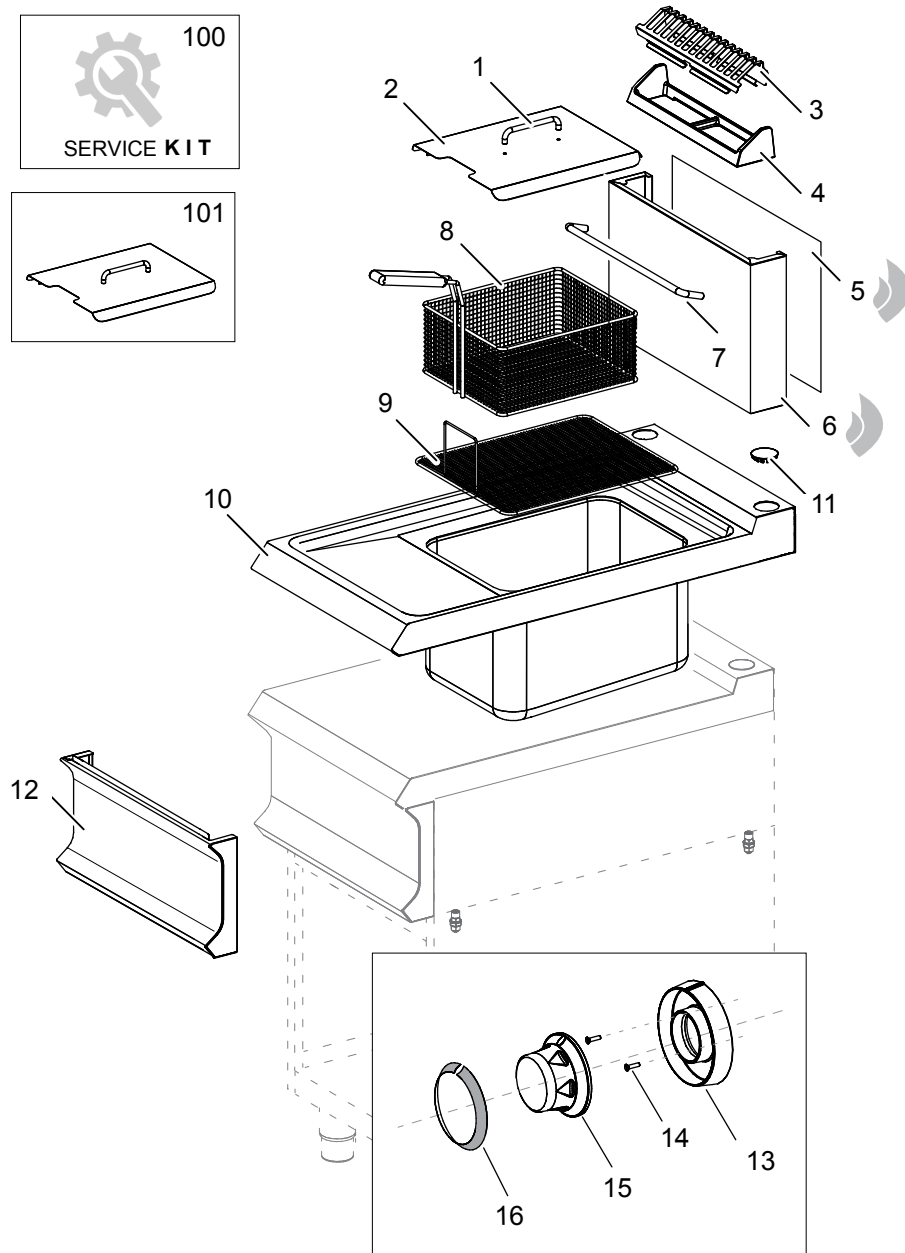

Nr.	Code	Title	Recommended
1.	RTBF800020	HANDLE CROMATO	
2.	177046	TANK LID	
3.	202046	CHIMNEY GRILL	
7.	182906	PLATE	
8.	160038	BASKET FOR FRYER L.16/18	
9.	160036	BASKET SUPPORT GRID	
10.	204111	ARBEITSPLATTE + WANNE	
12.	202363	CONTROL PANEL	
15.	202200	COMMUTATOR KNOB	
16.	200486	THERMOSTAT RING	
100.	ECS9028	RECOMMENDED PARTS FOR MFRE94-98	
101.	RIC0005107	KIT COVER FRG94